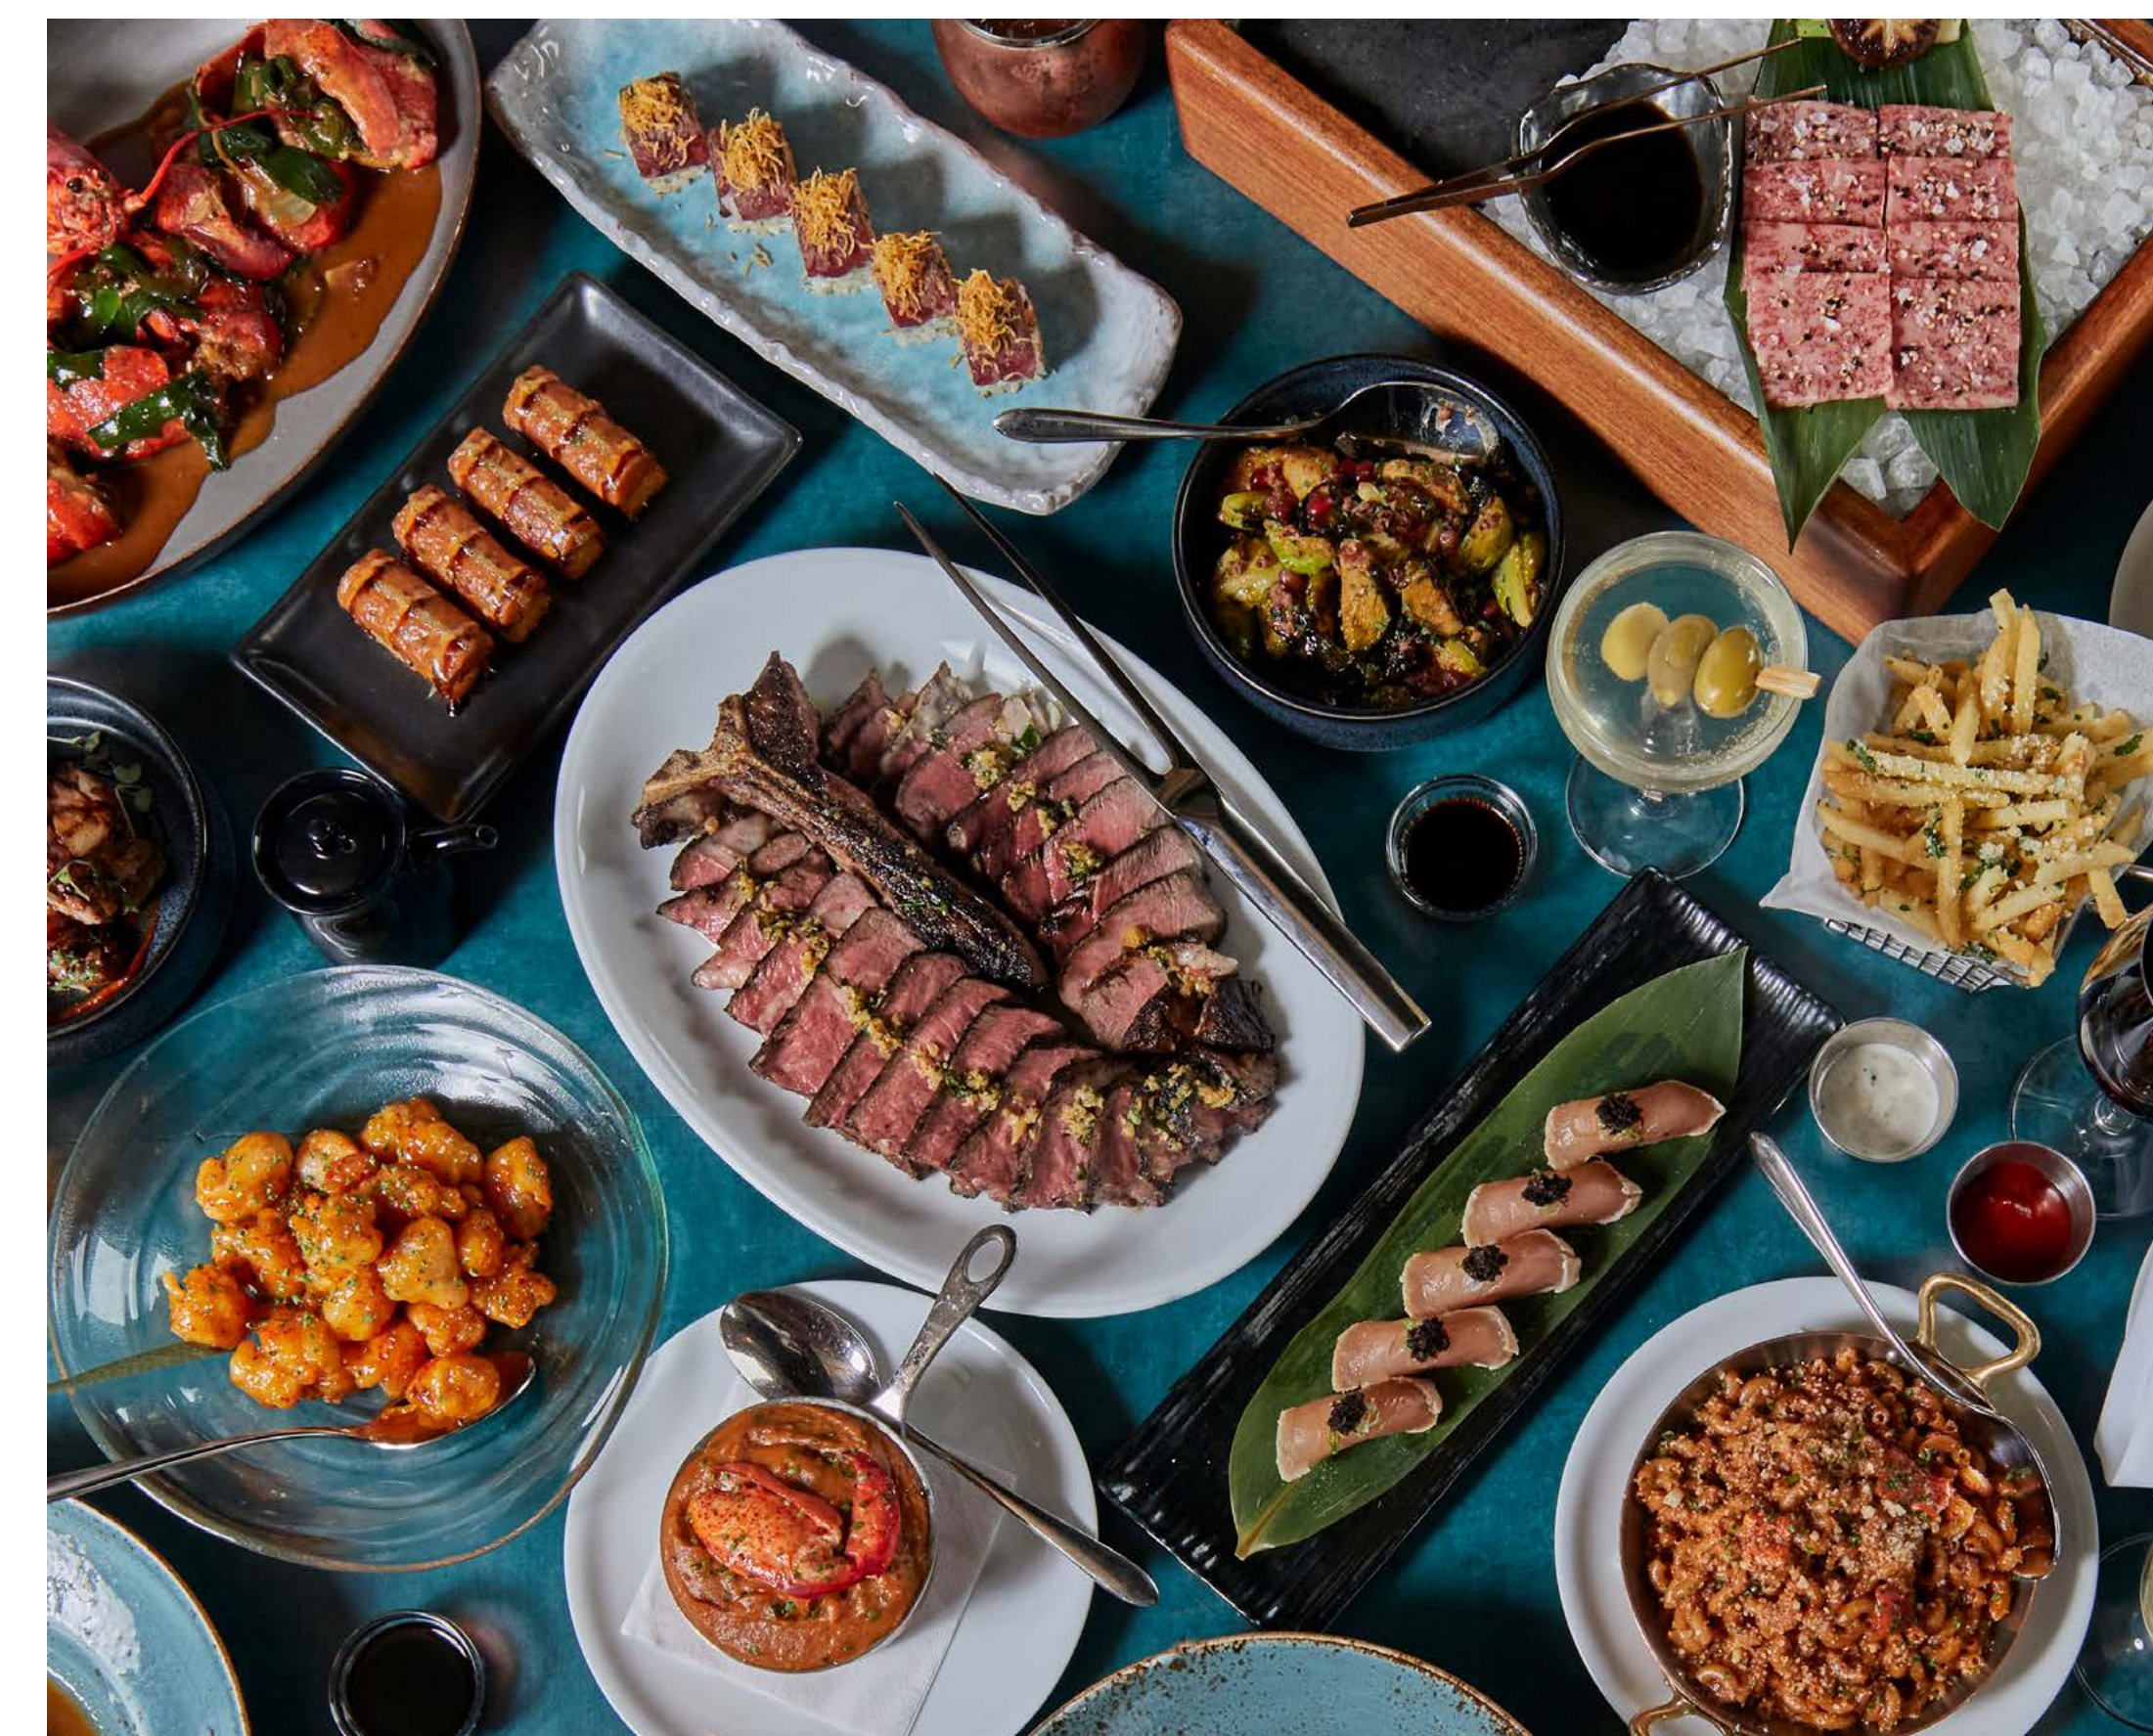

LOCATION

The Neighborhood